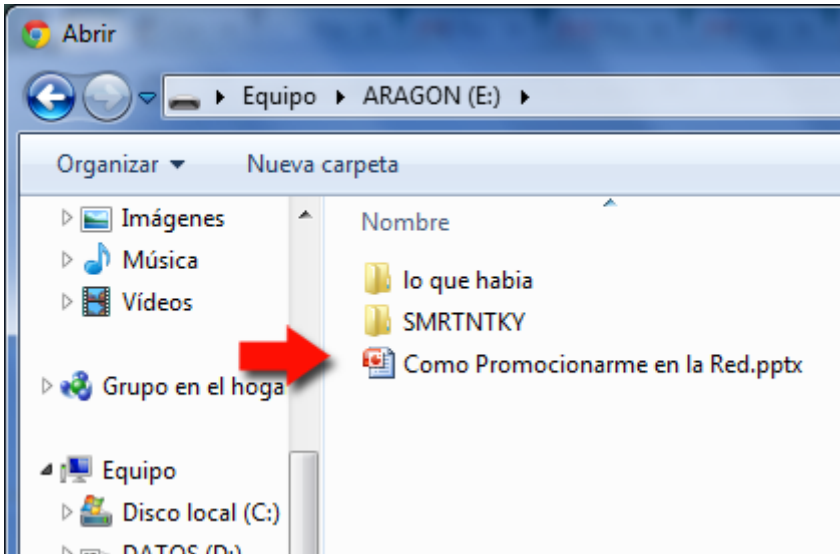

Tras la subida, podemos insertar alguna diapositiva suelta o todas como veremos en la